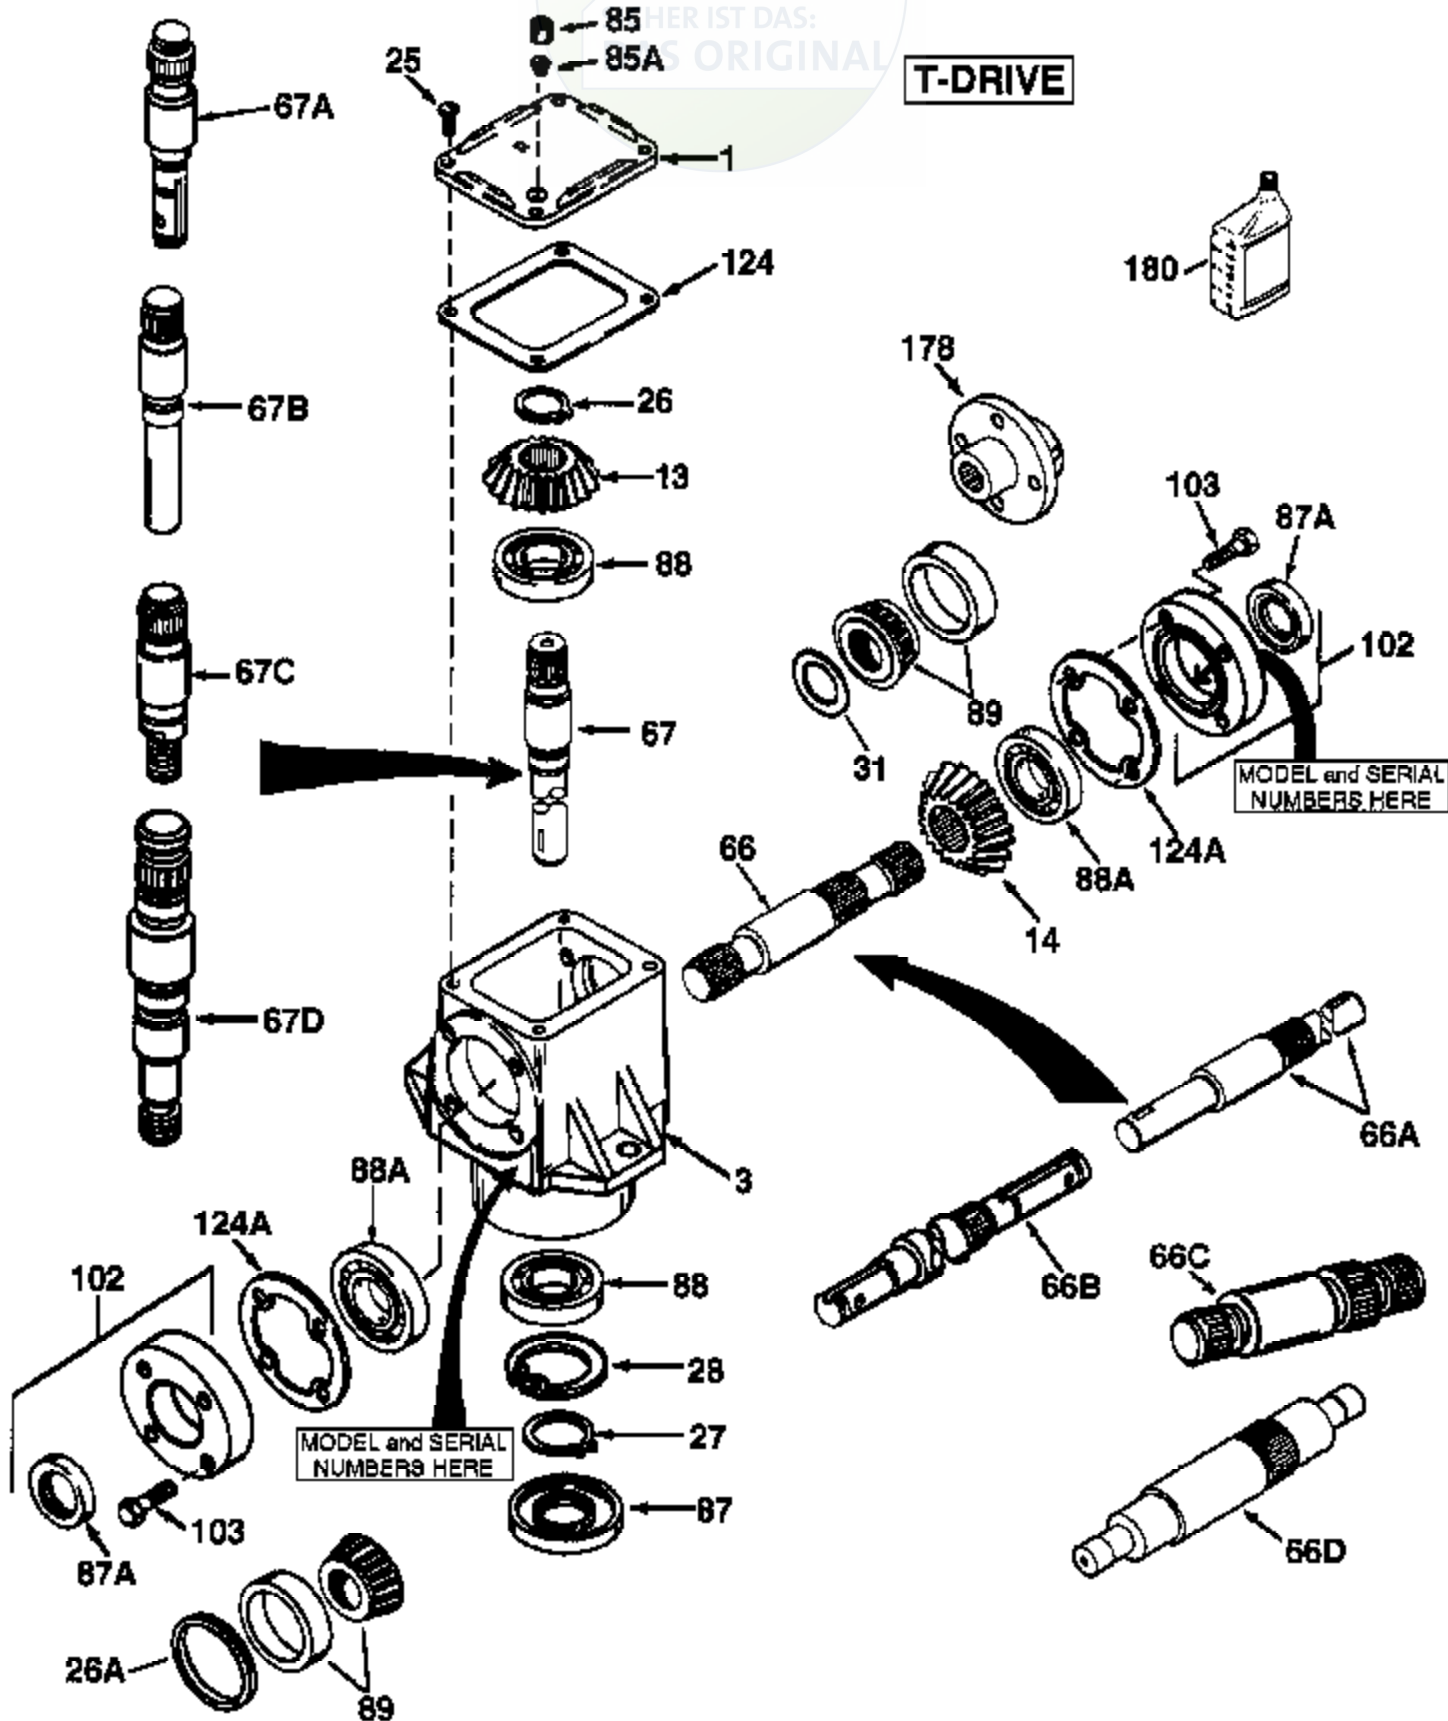

# JOIST

WER IST DAS:  
ORIGINAL

## T-DRIVE

Ref #	Part Number	Qty	Description
1	772150	1	Cover
3	770134	1	T-Drive Housing
13	778101A	1	Miter Gear (17 teeth-steel)
14	778210A	1	Miter Gear (17 teeth-steel)
25	792025	4	Screw, 10-24 x 1/2"
26	788018	1	Retaining Ring
27	788079	1	Retaining Ring
28	788080	2	Retaining Ring
66C	776439	1	Input Shaft
67D	776412	1	Input Shaft (4.212" long)
85A	792039	2	Pipe Plug, 1/8-27
87A	788031	2	Oil Seal 7/8"
87	788099	1	Oil Seal 1 1/2" Viton Lip
88	780174	3	Ball Bearing Peerless
88A	780034	2	Ball Bearing .8745 ID
102	786029	2	Retainer Cap (Incl. 87A & 103)
103	792026	8	Bolt, 1/4-20 x 7/8"
124A	788030B	2	Retainer Gasket
124	788101	1	Gasket

1000-1000-084 Page 2 of 2  
 On Seal 1 1/2" Viton Lip